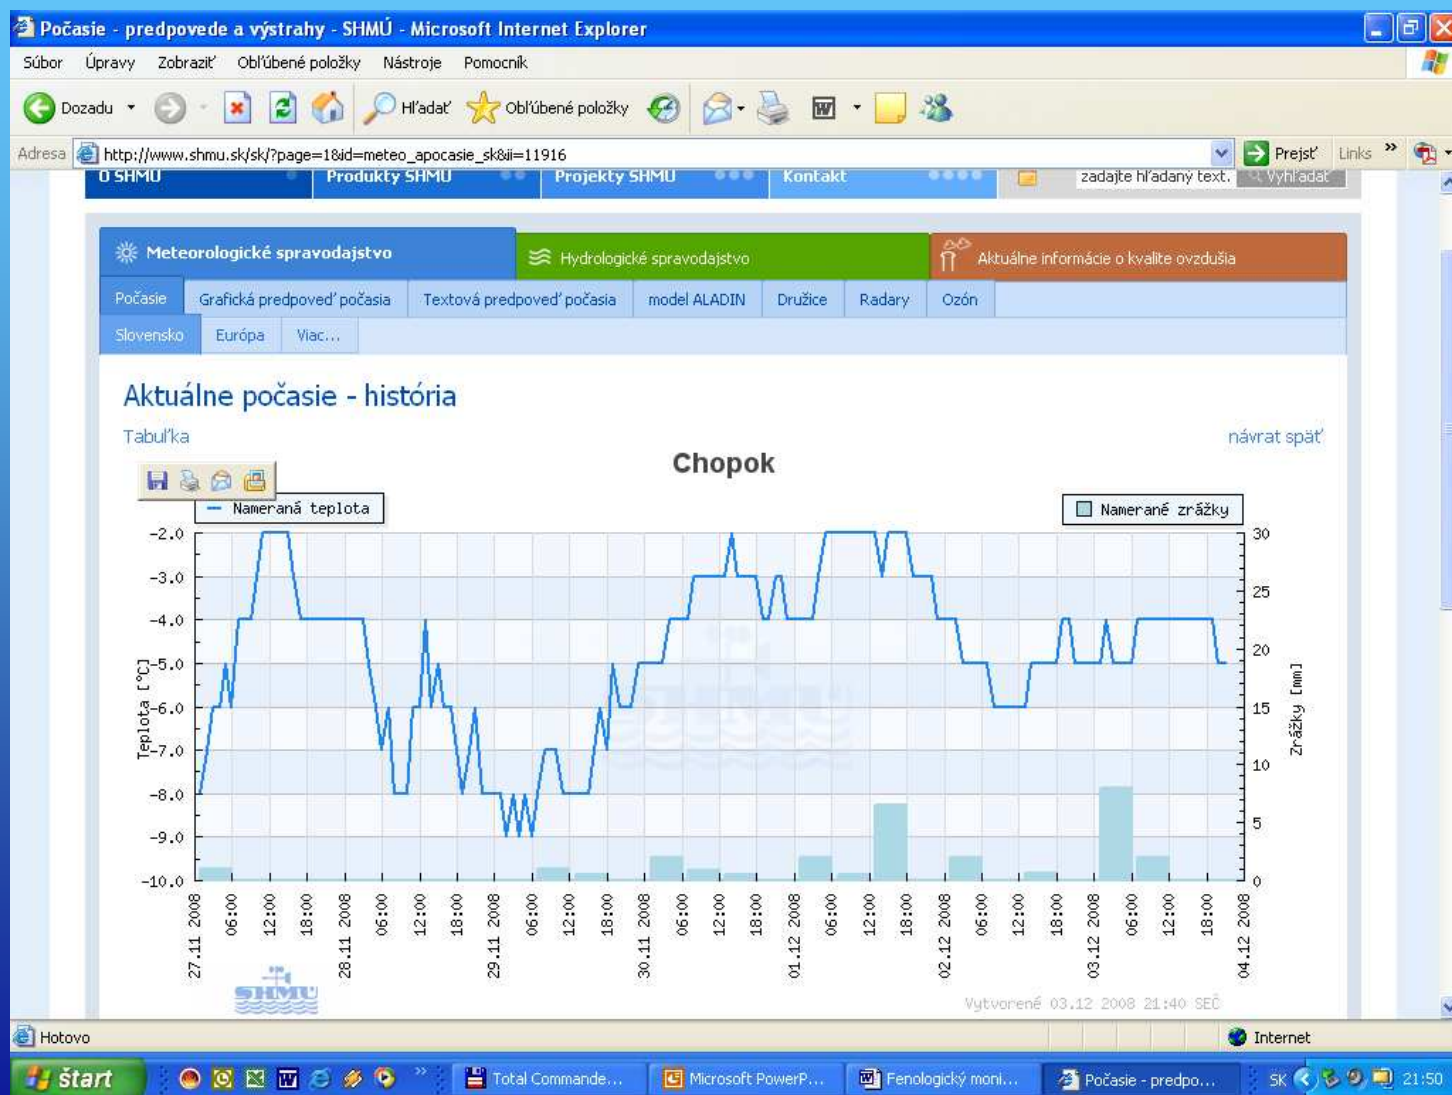

Pracovné stretnutie k realizácii monitorovacieho systému ŽP a IS monitoringu ŽP, SEV SAŽP Modra-Harmónia, 4.-5.12.2008