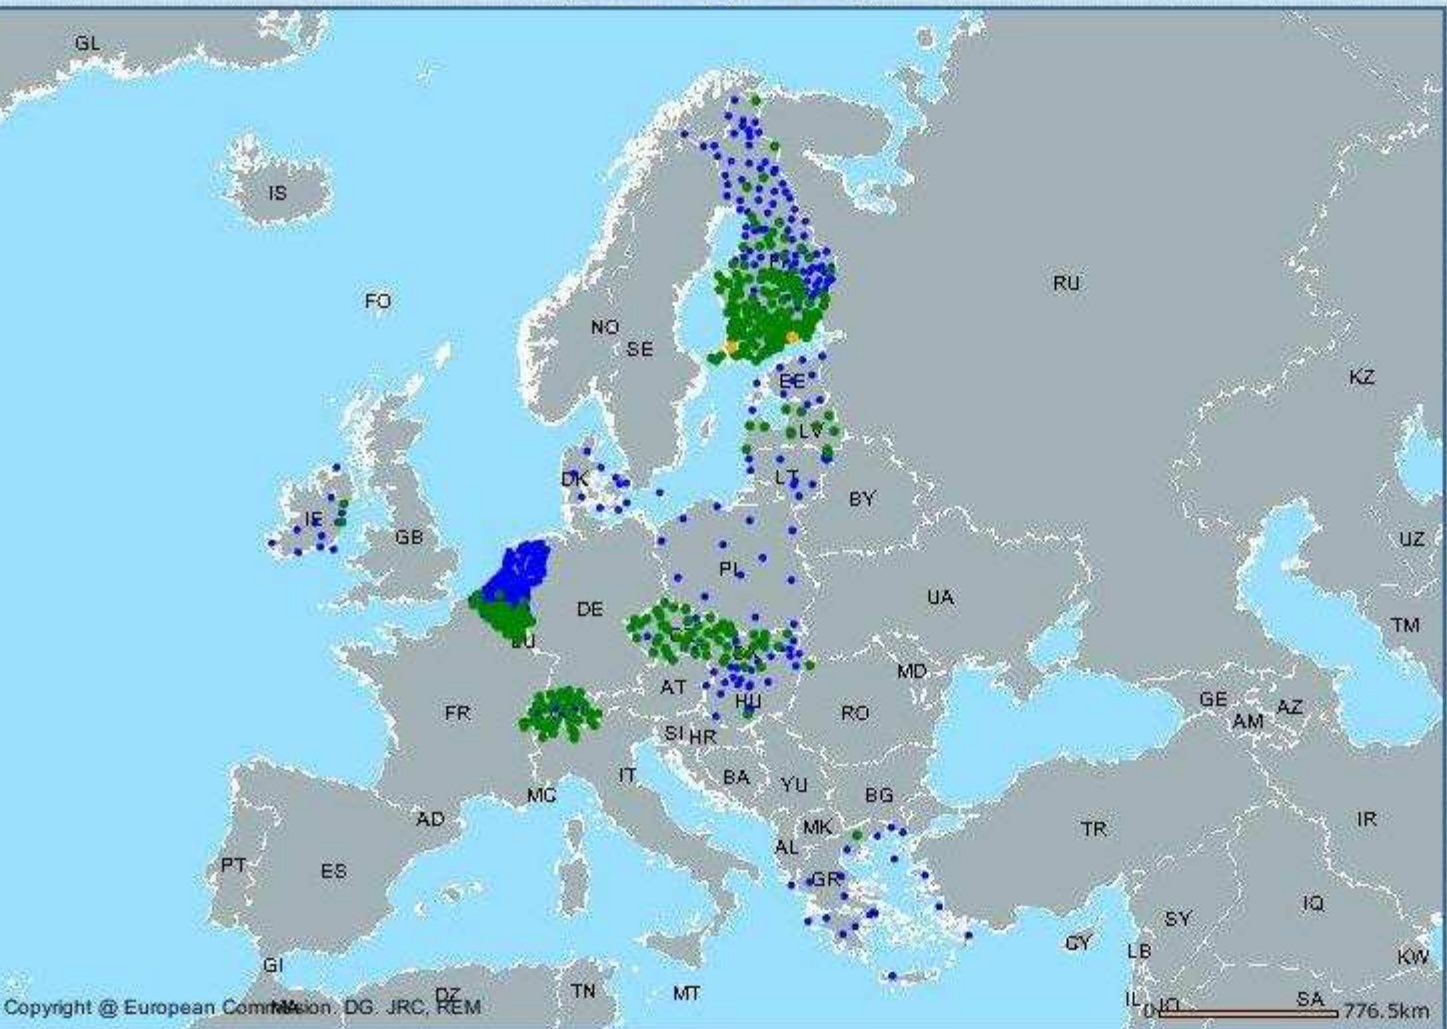

Map Actions

1. ☒ Zoom in
   - ☐ Information
   - ☐ Distance
2. Country Info

Data on Map

1. ☐ Tooltips
   - ☐ Locality names
   - ☐ Lat / Lon
   - ☐ Major Rivers
   - ☐ Major Towns
   - ☐ NPP's
   - ☐ Surface
2. LAST UPDA

Data Options

1. Radioactivity values
2. Monitoring stations
3. Displayed
4. Measured values

Time Frame: 1 day

End of period: 2007 / 11 / 28 08 : 14 hh:mm

Nuclide: T-GAMMA

Sample Type: EXTERNAL RAI

Displayed value: Last value

MAP REFRESH

Thresholds & Units

- 100 nSv/h
- 200 nSv/h
- 300 nSv/h
- 400 nSv/h
- > 400 nSv/h

Access to Private Map

Username:

Password:

Login