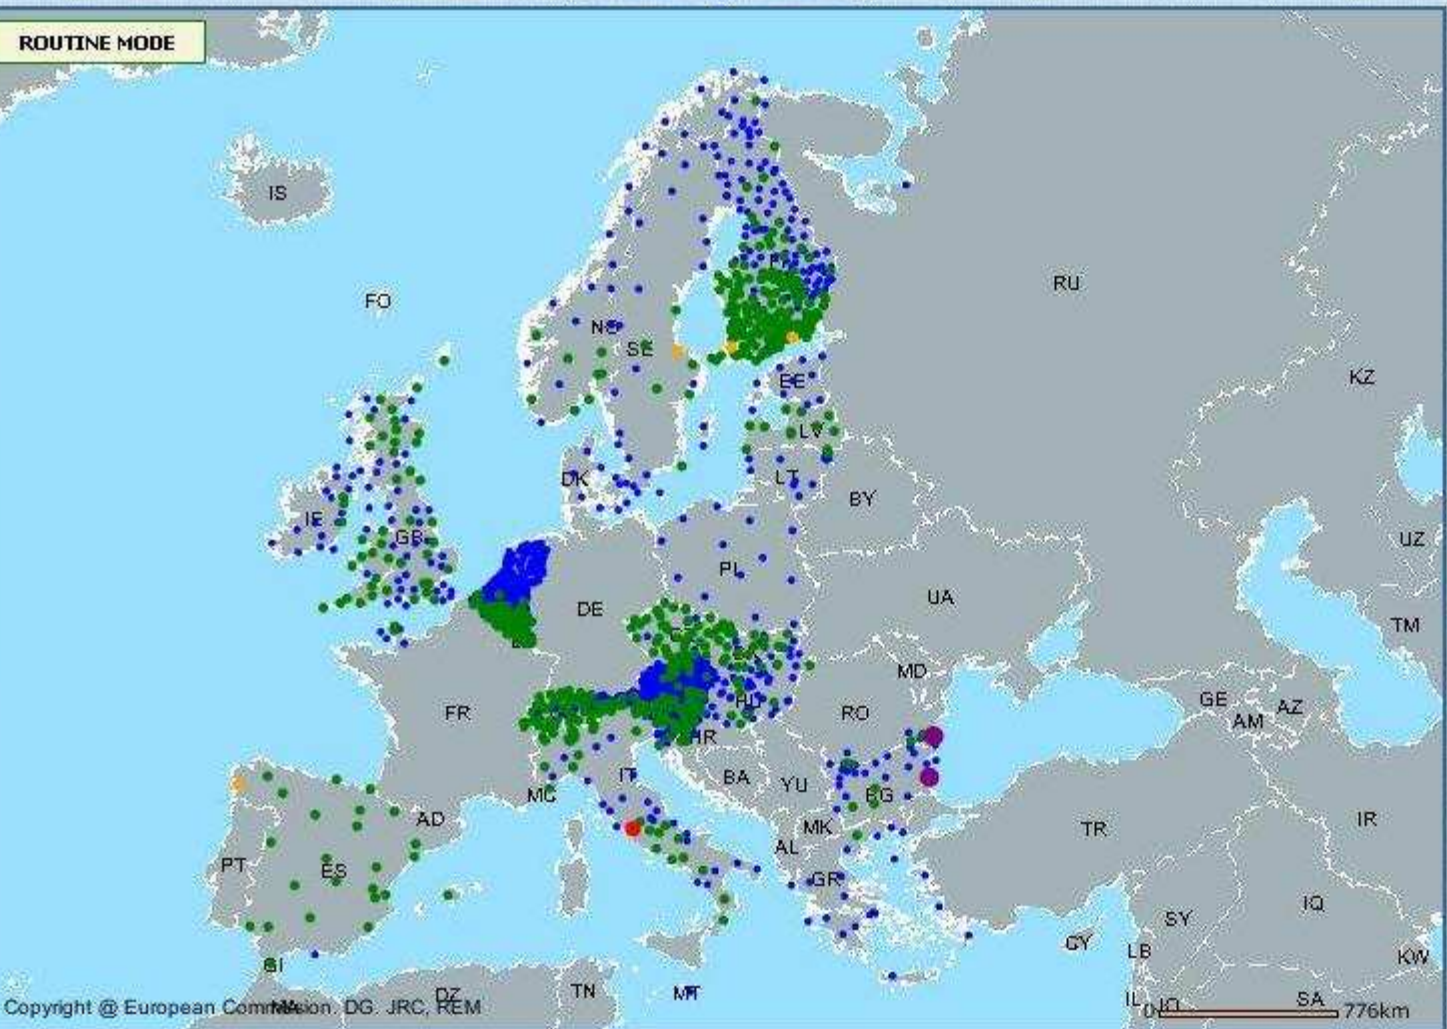

MAP REFRESH

Thresholds & Units

- 100 nSv/h
- 200 nSv/h
- 300 nSv/h
- 400 nSv/h
- > 400 nSv/h

Access to Private Map

Username:

Password:

Login

ROUTINE MODE

on-line - 3 melicherova-sl

Map Actions

- Zoom in
 - Information
 - Distance
- Country Info

Data on Map

- Tooltips
- Locality names
 - Lat / Lon
 - Major Rivers
 - Major Towns
 - NPP's
 - Surface
- Download Data
- LAST UPDA